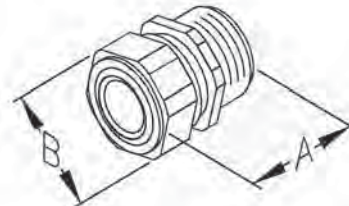

CATALOG NUMBER	TRADE SIZE	COLOR CODE	CABLE RANGE		DIM A	DIM B	PCS/UNIT PER BOX	WEIGHT PER C
			Min.	Max.				
CG50-250	1/2"	Red	0.15	0.25	1-7/16"	1-1/8"	350	10.0
CG50-350	1/2"	White	0.25	0.35	1-7/16"	1-1/8"	350	10.0
CG50-450	1/2"	Blue	0.35	0.45	1-7/16"	1-1/8"	350	10.0
CG50-560	1/2"	Green	0.45	0.56	1-7/16"	1-1/8"	350	10.0
CG50-650	1/2"	Brown	0.55	0.65	1-7/16"	1-1/8"	350	10.0
CG75-250	3/4"	Red	0.15	0.25	1-1/2"	1-1/4"	240	14.0
CG75-350	3/4"	White	0.25	0.35	1-1/2"	1-1/4"	240	14.0
CG75-450	3/4"	Blue	0.35	0.45	1-1/2"	1-1/4"	240	14.0
CG75-560	3/4"	Green	0.45	0.56	1-1/2"	1-1/4"	240	14.0
CG75-650	3/4"	Brown	0.55	0.65	1-1/2"	1-1/4"	240	14.0
CG75-750	3/4"	Yellow	0.65	0.75	1-11/16"	1-5/16"	240	14.0
CG75-850	3/4"	Purple	0.75	0.85	1-11/16"	1-5/16"	240	14.0
CG100-560	1"	Green	0.45	0.56	1-3/4"	1-1/2"	140	20.0
CG100-650	1"	Brown	0.50	0.65	1-3/4"	1-1/2"	140	20.0
CG100-750	1"	Yellow	0.65	0.75	1-3/4"	1-1/2"	140	20.0
CG100-850	1"	Purple	0.75	0.85	1-3/4"	1-1/2"	140	20.0
CG100-950	1"	Gray	0.85	0.95	1-15/16"	1-5/8"	140	20.0
CG100-1050	1"	Black	0.95	1.05	1-15/16"	1-5/8"	140	20.0
CG125-850	1-1/4"	Purple	0.75	0.85	1-15/16"	1-7/8"	80	40.0
CG125-950	1-1/4"	Gray	0.85	0.95	1-15/16"	1-7/8"	80	40.0
CG125-1050	1-1/4"	Black	0.95	1.05	2-1/16"	2"	80	40.0
CG125-1150	1-1/4"	Orange	1.05	1.15	2-1/16"	2"	80	40.0
CG125-1250	1-1/4"	Red	1.15	1.25	2-1/16"	2"	80	40.0
CG125-1375	1-1/4"	White	1.25	1.375	2-1/16"	2"	80	40.0
CG150-1050	1-1/2"	Black	0.95	1.05	2-1/8"	2-1/4"	60	70.0
CG150-1150	1-1/2"	Orange	1.05	1.15	2-1/8"	2-1/4"	60	70.0
CG150-1250	1-1/2"	Red	1.15	1.25	2-1/8"	2-1/4"	60	70.0
CG150-1375	1-1/2"	White	1.25	1.375	2-1/8"	2-1/4"	60	70.0